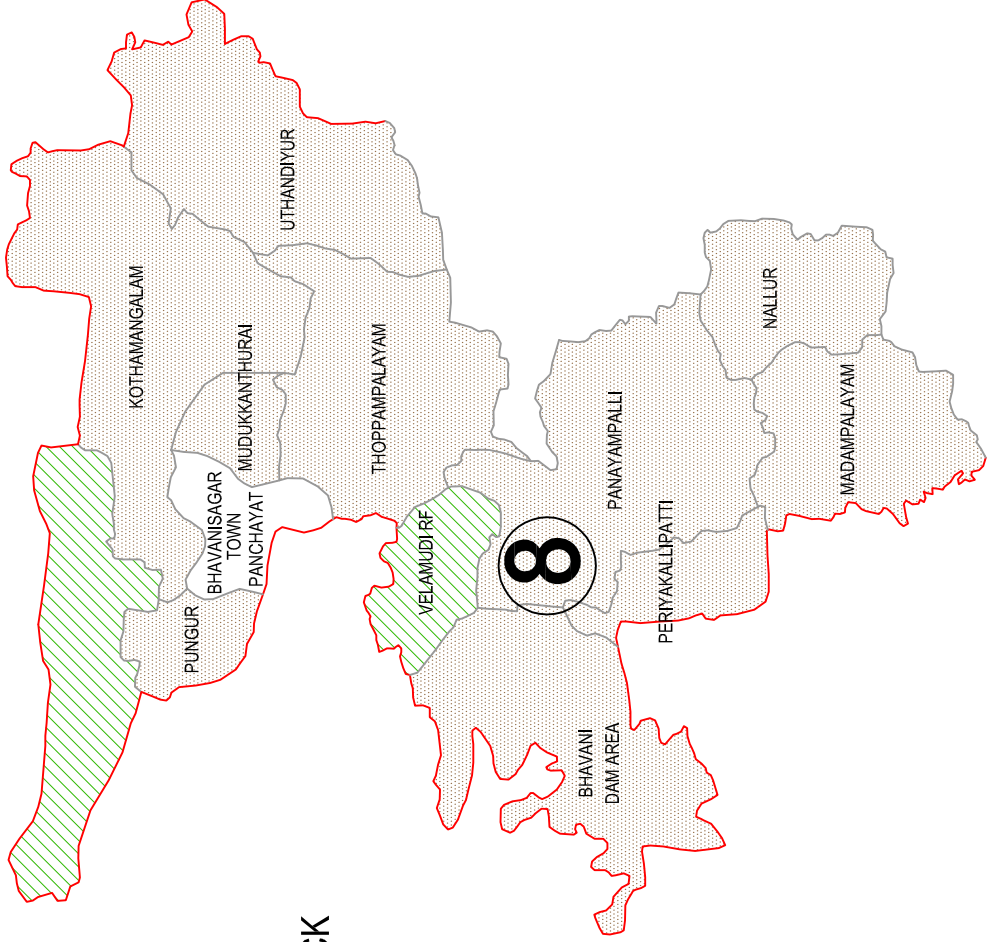

# ERODE DISTRICT

## District Panchayat Ward No. 8

SATHY BLOCK

THALAVADI BLOCK

COIMBATORE DISTRICT

SATHY BLOCK

Bhavanisagar Panchayat Union Council Ward	
1	Entire Pungar VP, Kothamangalam (1,7,8,9) 5961
2	Kothamangalam (2,3,4,5,6,10,11 &12) 5974
3	Uthandiur (1,2,3,4,5,9,10,11,12) 6159
4	Thoppampalayam (1,2,3,4,5,6,7) Entire Mudukanthurai VP 5545
5	Thoppampalayam (8,9,10,11,12) Uthandiur (6,7,8) 5511
8	Panayampalli (3,4,7,8 &9) Nallur (1,2,3 &4) 5805
9	Entire Periyakallipatti VP, Panayampalli (1,2,5 &6) 5554
10	Entire Mathampalayam VP 6540
11	Nallur (5,6,7,8,9,10,11 &12) 5998
	53047