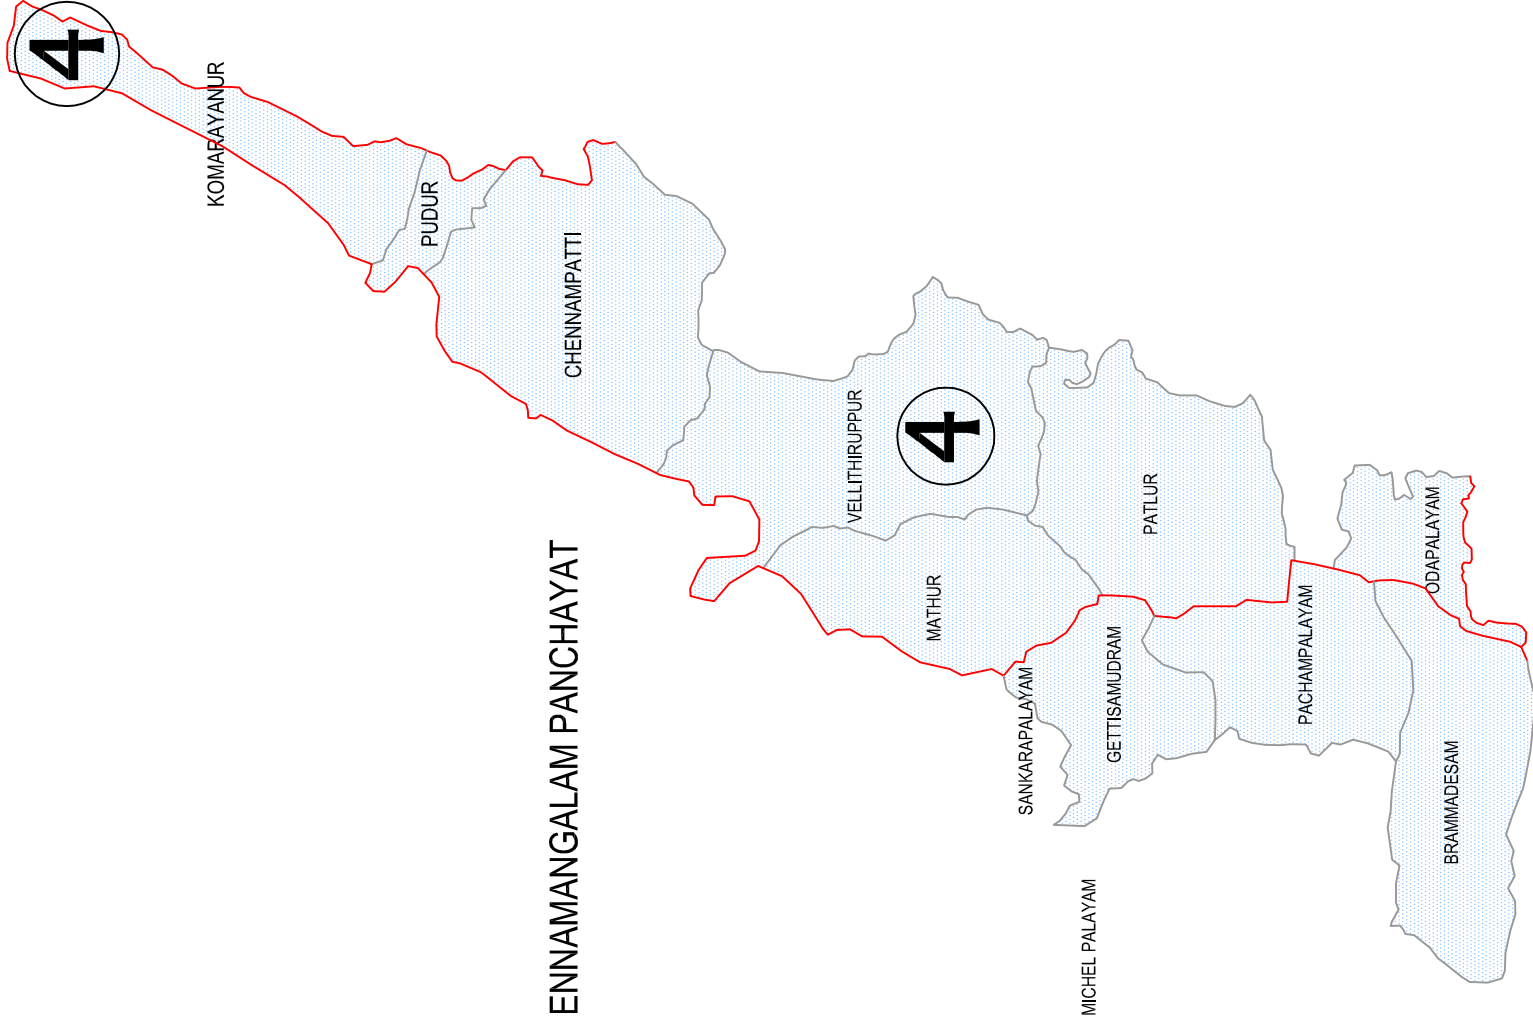

# ERODE DISTRICT

## District Panchayat Ward No. 4

SALEM DISTRICT

ENNAMANGALAM PANCHAYAT

BHAVANI BLOCK

PUC WardNo.	Name and No. of PU Wards	Population in the Proposed DP Ward
<b>(6b)</b>		
<b>Ammappettai Panchayat Union Council Ward</b>		
1	Chennampatti (2,3&4), Entire Pudur VP, Entire Komarayanur VP	6135
2	Chennampatti (1,5,6,7,8,9,10&12)	6360
3	Chennampatti (11), Vellithiruppur (1,2,4,6,8 & 10)	5529
6	Vellithiruppur (3,5,7,9,11&12) Mathur (9, 10)	6029
7	Mathur (1,2,3,4,5,6,7,8,11 & 12)	5422
8	Oddapalayam (1,2,3,4,5,6,7,8 & 9), Patlur (9, 10 & 11)	5728
9	Patlur (1,2,3,4,5,6,7,8 & 12)	6429
		41632
<b>Anthiyur Panchayat Union Council Ward</b>		
7	Gettisamutram (1,2,3,4,5,6,7,8 & 9), Pachampalayam (2)	6891
8	Pachampalayam (1,3,4,5,6,7,8,10,11 & 12)	7404
9	Brammalesam (2,3,4,5,6,7 & 15) Pachampalayam (9)	7009
13	Brammalesam (1,8,9,10,11,12,13 & 14)	6717
		28021
		69653