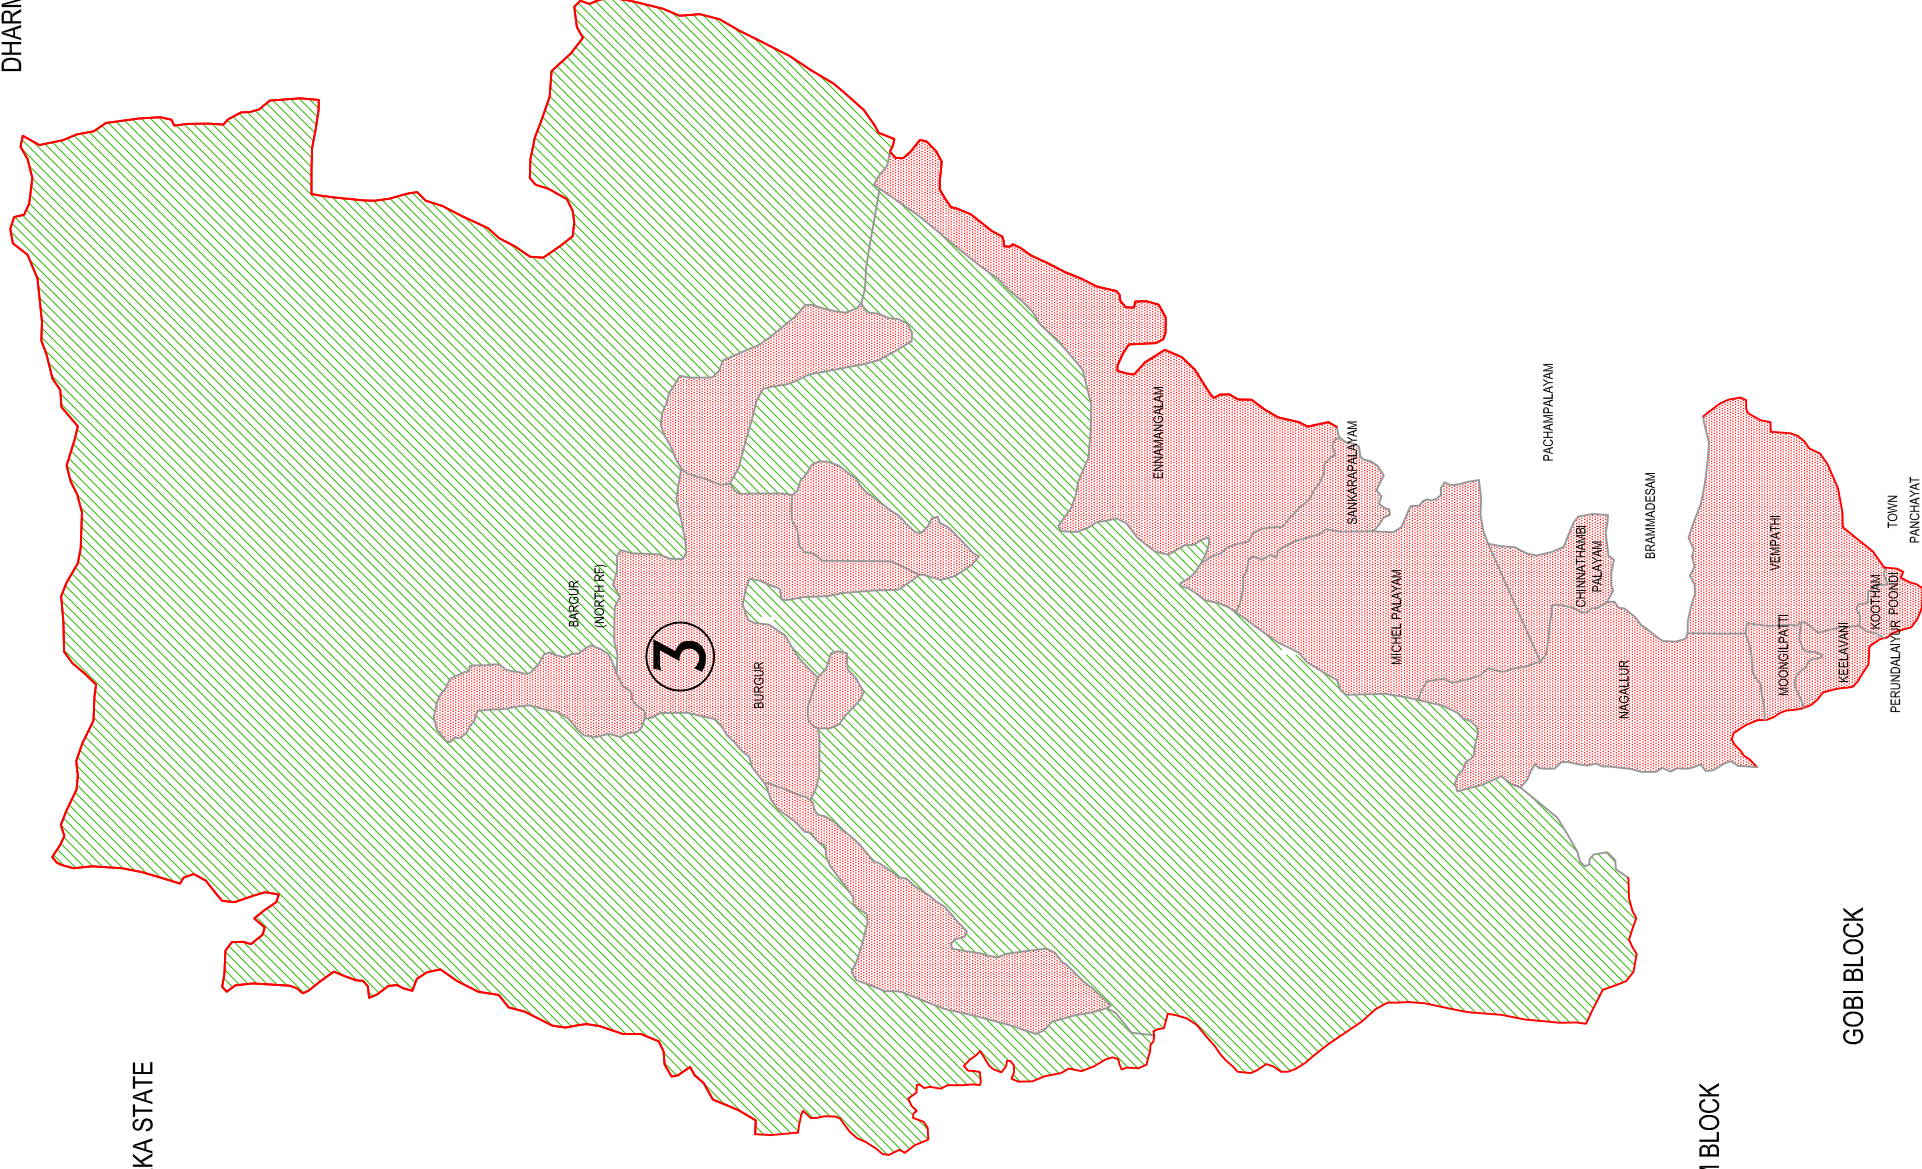

ERODE DISTRICT

District Panchayat Ward No. 3

DHARMAPURI DISTRICT

KARNATAKA STATE

SATHY BLOCK

T.N.PALAYAM BLOCK

GOBI BLOCK

Anthiyur Panchayat Union Council Ward	
1	Burgur (1,2,3,4,5 & 6)
2	Burgur (7,8,9,10,11 & 12)
3	Burgur (13,14 & 15)
4	Ennamangalam (1,2,3,4,5,6,7,8,9,10&11)
5	Entire Sangarapalayam VP
6	Michelpalayam (1,2,3 & 4)
10	Chinnathambipalayam (12)
11	Michelpalayam (5,6,7,8,9,10,11 & 12)
14	Chinnathambipalayam (1)
15	Chinnathambipalayam (2,3,4,5,7,8,9,10,11 & 12)
16	Entire Nagalur VP, Chinnathambipalayam (6)
6860	Entire Moongipatti VP, Entire Keelvani VP, Vembathi (8)
7021	Vembathi (10,11,12,13,14 & 15)
3648	Entire Koothampoondi VP
6806	
7316	
7304	
6800	
7207	
6538	
6660	
6699	
72859	