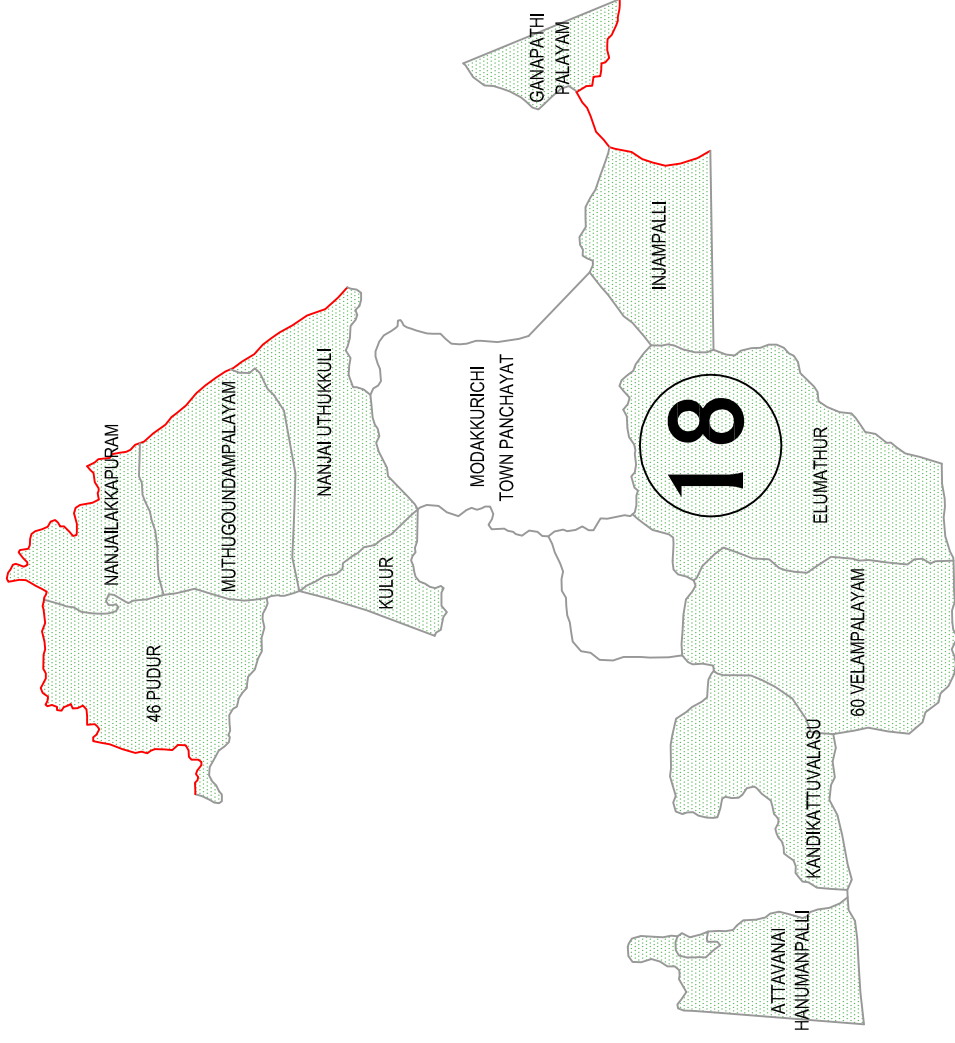

ERODE DISTRICT

District Panchayat Ward No. 18

ERODE CORPORATION

Modakkurichi Panchayat Union Council Ward		
1	46 Pudhur (1,2,7,8 & 9)	6832
2	46 Pudhur (6,10,11 & 12)	5700
3	46 Pudhur (3,4 & 5), Lakkapuram (1,5,6,8 & 9)	6859
4	Lakkapuram (2,3,4,7,10,11 & 12)	6402
5	Entire Muthugoundanpalayam VP	5431
9	Nanjai Uthukuli (8,9 & 10) Kulur (3,4,5,6,7,8 & 9)	5906
10	Nanjai Uthukuli (1,2,3,4,5,6,7,11 & 12)	6190
12	Eanjampallan (2,3,4,5,9,10,11 & 12) Ganapathypalayam (4,5,6,7,8 & 9)	6665
15	Attavanai Anumanpalli (7,8 & 9) Entire Kandikattuvalasu VP, 60 Velampalayam (1,3,4,6,7 & 9)	6636
16	60 Velampalayam (2,5 & 8) Entire Elumathur VP	6421
		63042