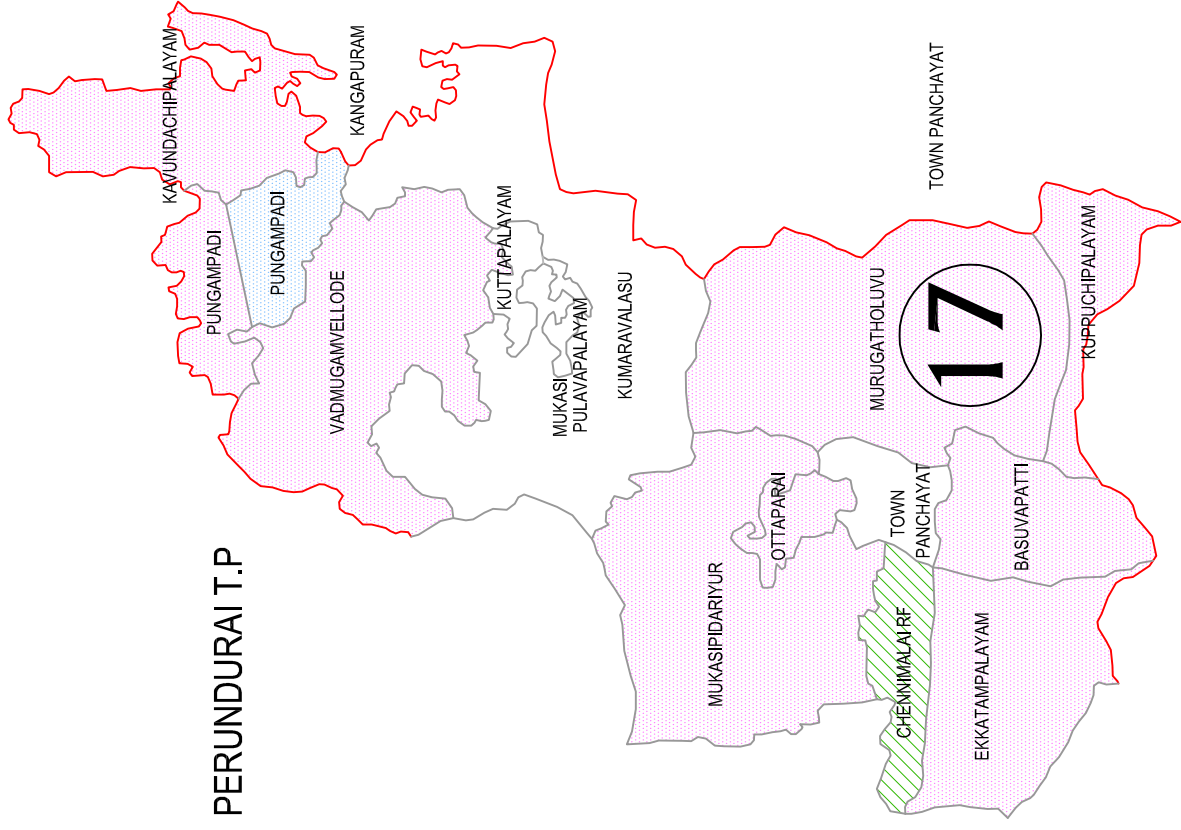

# ERODE DISTRICT

## District Panchayat Ward No. 17

Chennimalai Panchayat Union Council Ward		
1	Vadamugamvelode (1,3,4,5,6,7,8 & 9)	7728
2	Vadamugamvelode (2), Entire Kavundachipalayam VP, Pungampadi (2 & 3)	6878
7	Mugasipidiyur (1,2,3,7,5,6 & 7)	6972
8	Mugasipidiyur (8,9,10,11,12,13,14 & 15)	7171
9	Ottaparai (4,5,6,7,8,9,10,11 & 12)	7028
12	Murugatholluvu (1,2,3,4,5,6 & 7) Ottaparai (1,2 & 3)	6885
13	Basuvapatti (8 & 9) Entire Ekkatampalayam VP	5610
14	Murugatholluvu (8,9,10,11 & 12), Basuvapatti (1,2,3,4,5,6 & 7), Entire Kuppichipalayam VP	6402
		54674

**REFERENCE:**

VAIPPADI PANCHAYAT

MODAKKURICHI BLOCK

PERUNDURAI T.P

TIRUPPUR DISTRICT