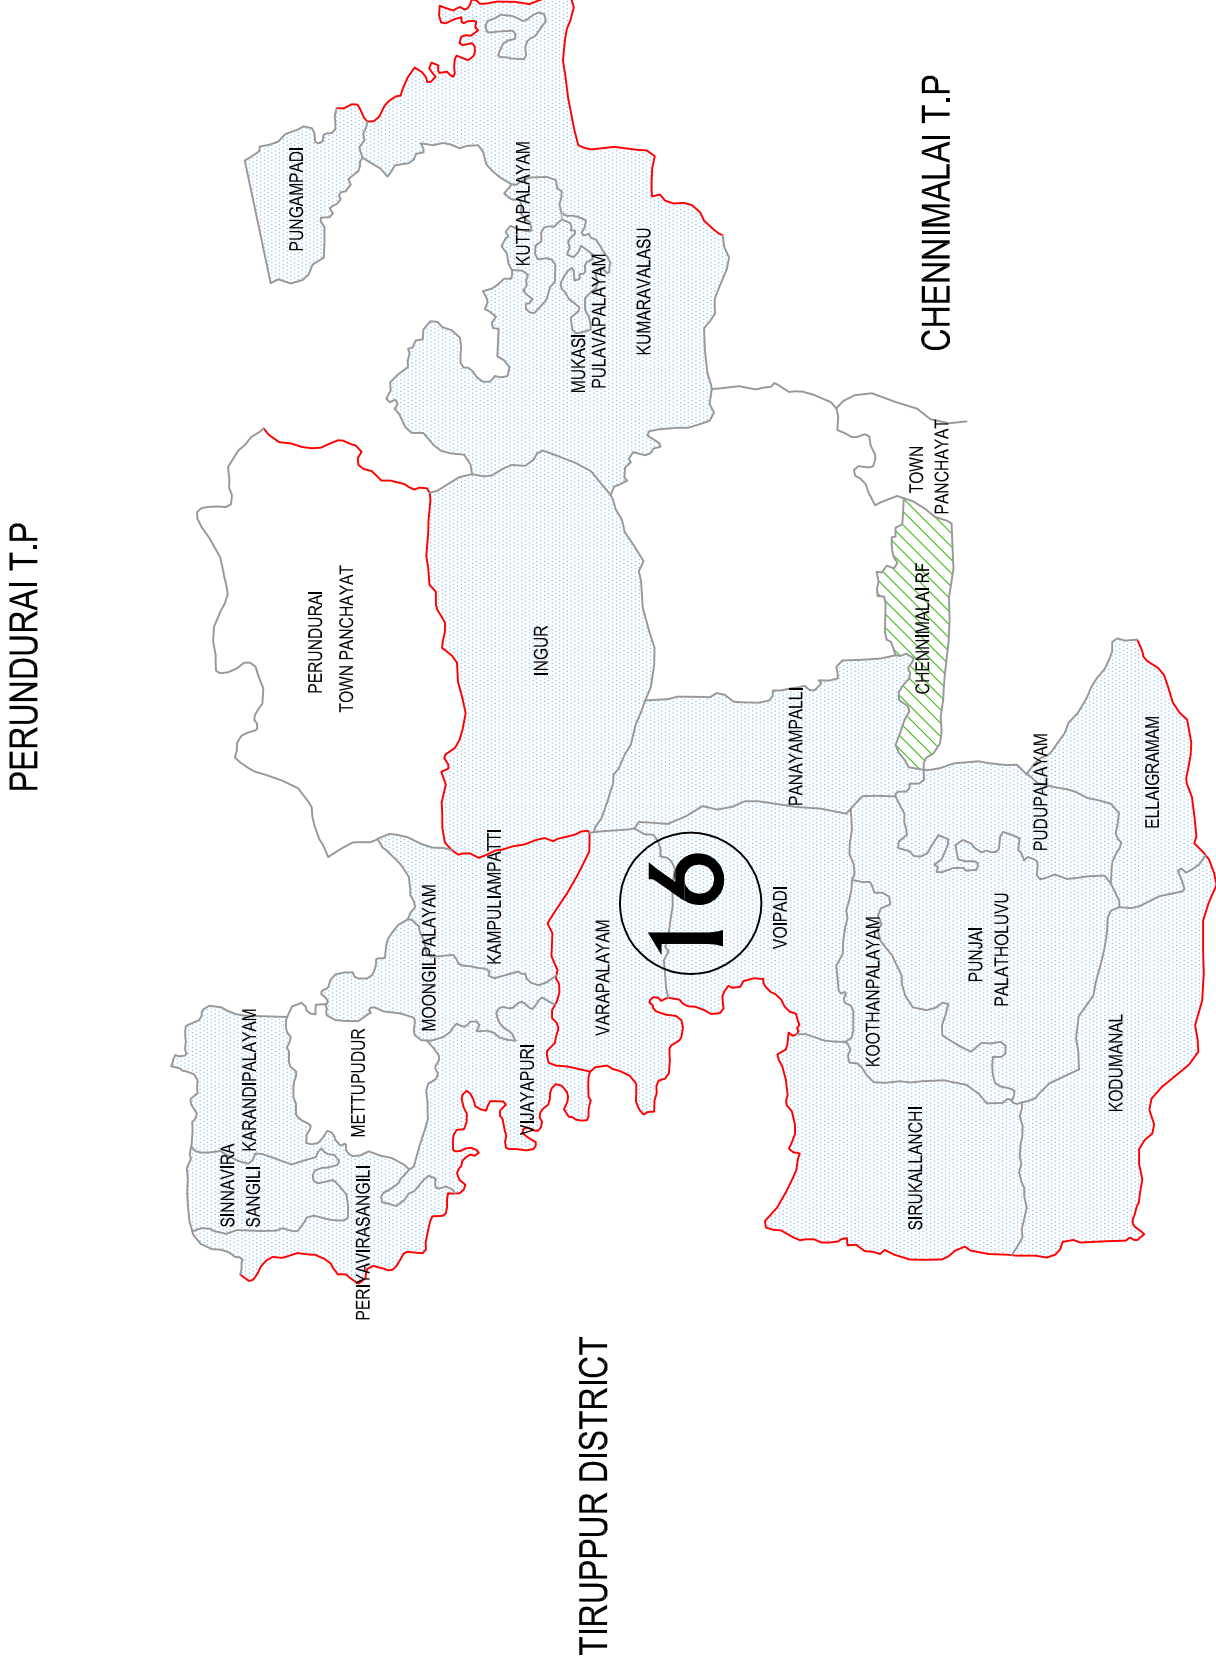

# ERODE DISTRICT

## District Panchayat Ward No. 16

PUC WardNo.	Name and No. of PU Wards	Population in the Proposed DP Ward
<b>(6b)</b>		
<b>Perundurai Panchayat Union Council Ward</b>		
9	Entire Karandipalayam VP, Entire Chinaveerasangili VP, Entire Periyaveerasangili VP	6983
11	Entire Vjayapuri VP	7222
12	Entire Mboongilpalayam VP, Entire Kampuliampatty VP	6292
		20497
<b>Chennimalai Panchayat Union Council Ward</b>		
3	Pungampadi (1,4,5,6,7,8 & 9) Kumaravalasu (2,3,4,7,8,10 & 12)	7065
4	Entire Kuttapalayam VP, Entire Mugasipulavanpalayam VP, Kumaravalasu (1,5,6,9 & 11)	7065
5	Entire Ingur VP	5986
6	Entire Paniyampalli VP, Entire Varapalayam VP, Voipadi (1,2 & 3)	4963
10	Entire Koothampalayam VP, Entire Srukanaji VP, Voipadi (4,5 & 6)	4588
11	Entire Punjaipalatholuvu VP, Entire Pudukpalayam VP, Entire Kodumanal VP, Entire Ellaigramam VP	5629
		35296
		55793

**REFERENCE:**

TIRUPPUR DISTRICT

CHENNIMALAI T.P.

PERUNDURAI T.P.