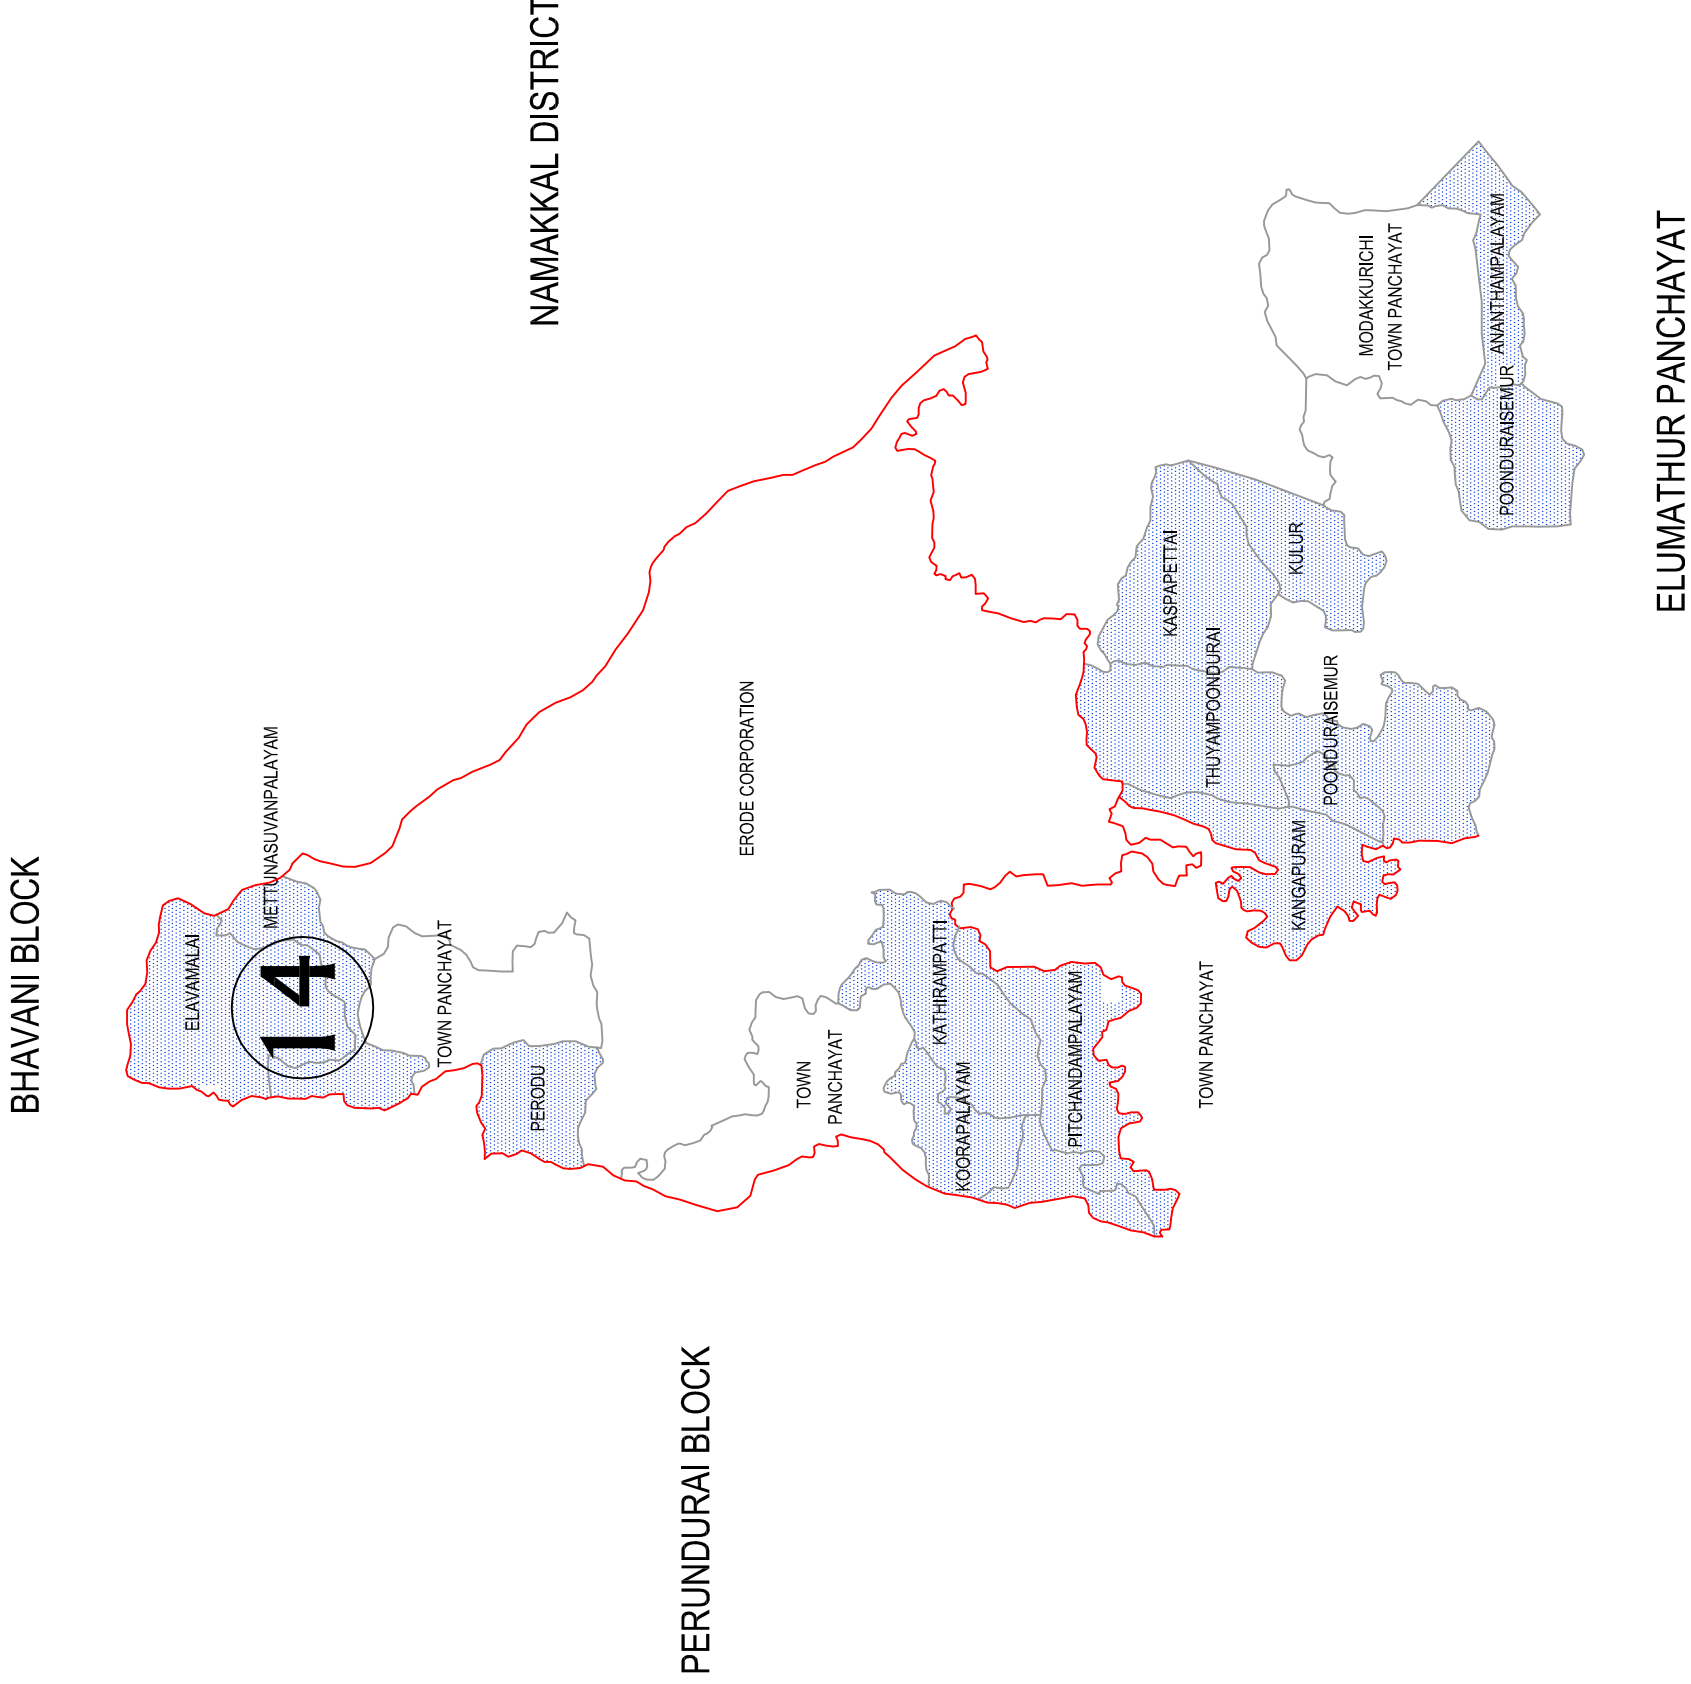

# ERODE DISTRICT

## District Panchayat Ward No. 14

PUC WardNo.	Name and No. of PU Wards	Population in the Proposed DP Ward
<b>(6b)</b>		
<b>Erode (Entire Panchayat Union Council Ward)</b>		
1	Elavamalai (1,2,3,4,5,6 & 7) Mettunasavampalayam (3 & 4)	7345
2	Elavamalai (10 & 11), Mettunasavampalayam (2,5,6,7 & 11)	6816
3	Elavamalai (8,9 & 12), Mettunasavampalayam (8,9,10 & 15))	6419
4	Perode (1,2 & 3) Mettunasavampalayam (1,12,13 & 14)	6342
5	Perode (4,5,6,7,8 & 9), Entire Kathirampatty VP	6110
6	Entire Pitchandampalayam VP Entire Koorapalayam VP	7053
		40085
<b>Modakkurichi Panchayat Union Council Ward</b>		
6	Kulur (1 & 2) Kaspapettai (2,3,4,5,8,9,11 & 12)	5865
7	Kaspapettai (1,6,7 & 10) Thuyampoondurai (1,2,3,4,5 & 6)	6065
8	Entire Kanagapuram VP Thuyampoondurai (7,8 & 9), Poondurai Semur (1 & 2)	6083
13	Poondurai Semur (3,4,5,6,7,8 & 9) Entire Ananthampalayam VP	6254
		24267
		64352