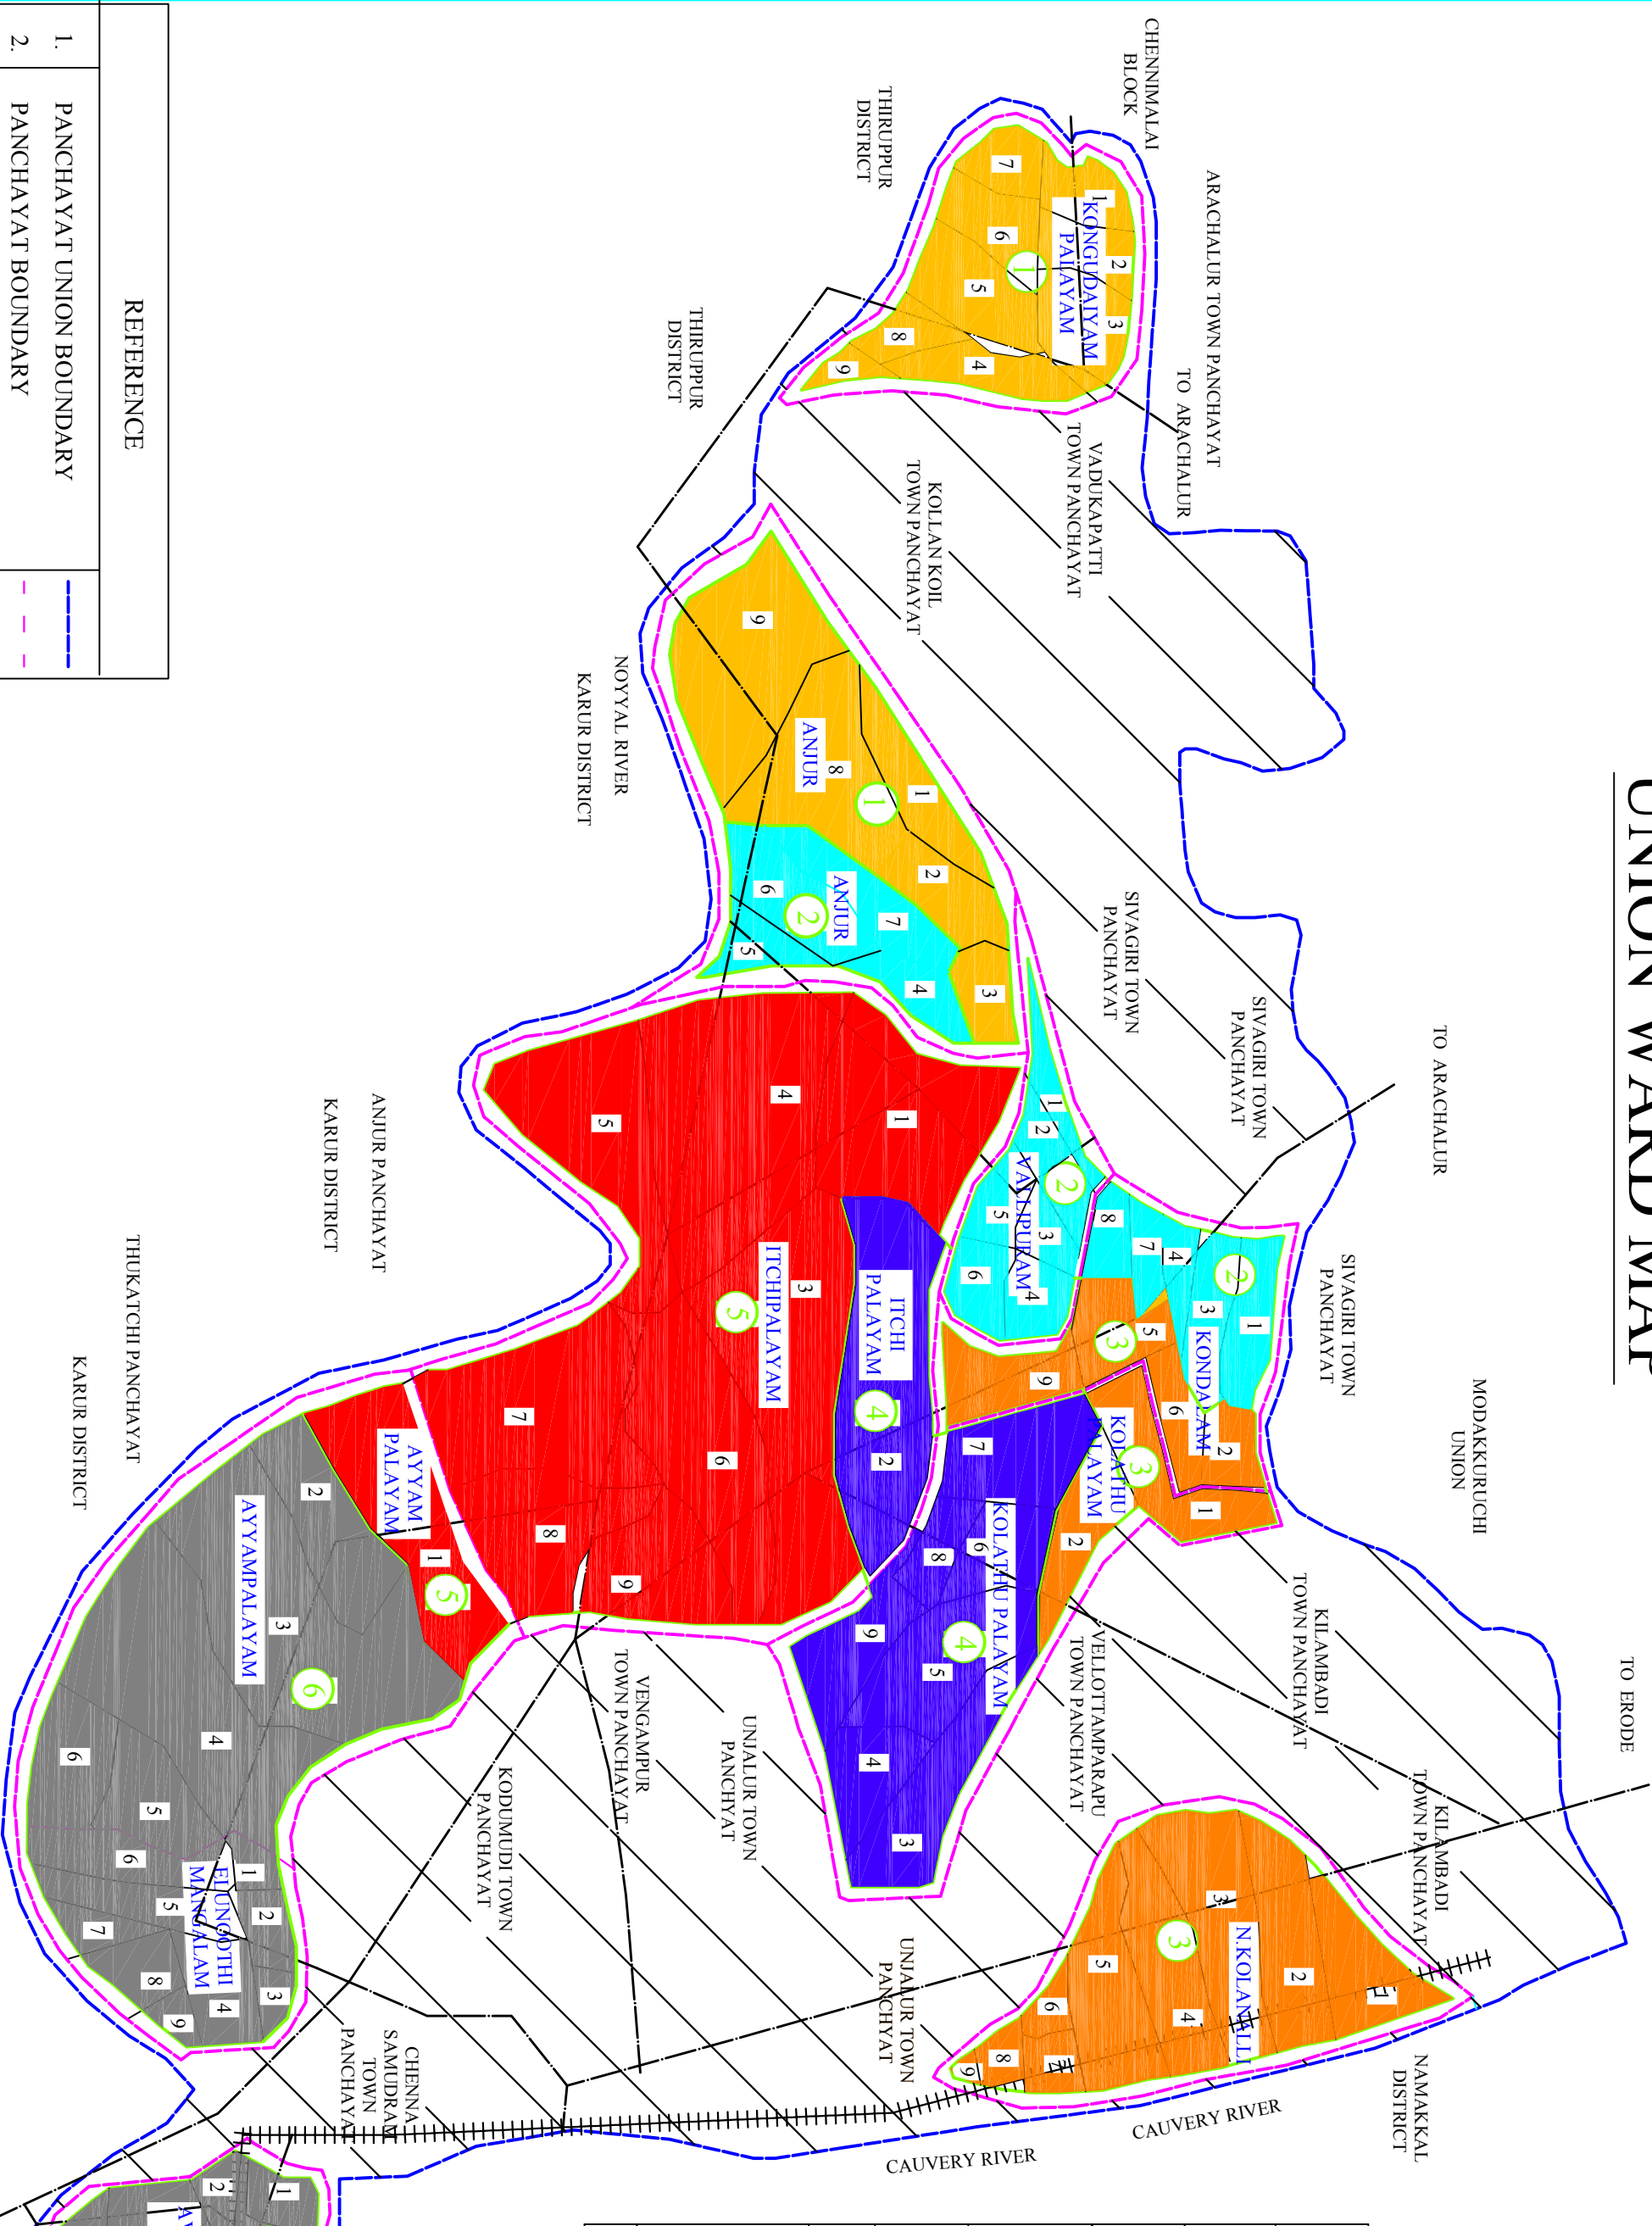

ERODE DISTRICT, KODUMUDI PANCHAYAT UNION

UNION WARD MAP

SL No.	WARD No.	NAME OF VILLAGE PANCHAYAT(S) IN THE PU WARD	POPULATION
1.	1	KONGUDAIYAMPALAYAM (1,2,3,4,5,6,7,8,9) ANJUR (1,2,3,8,9)	5164
2.	2	ANJUR (4,5,6,7) VALLIPURAM (1,2,3,4,5,6) KONDALAM (1,3,4,7,8)	5295
3.	3	KONDALAM (2,5,6,9) KOLATHUPALAYAM (1,2) NANAI KOLANALLI (1,2,3,4,5,6,7,8,9)	5099
4.	4	KOLATHUPALAYAM (3,4,5,6,7,8,9) ICHIPALAYAM (2)	5130
5.	5	ICHIPALAYAM (1,3,4,5,6,7,8,9) AYYAMPALAYAM (1) AYYAMPALAYAM (2,3,4,5,6) ELUNOOTTHIMANGALAM (1,2,3,4,5,6,7,8,9) AVUDAIYARPARAI (1,2,3,4,5,6)	5098
6.	6	AYYAMPALAYAM (1,2,3,4,5,6,7,8,9) EDUNGOOTHI MANJALAM (1,2,3,4,5,6,7,8,9) AVUDAYAR PARAI (1,2,3,4,5,6)	5531
		TOTAL	31317

REFERENCE	
1.	PANCHAYAT UNION BOUNDARY
2.	PANCHAYAT BOUNDARY
3.	PANCHAYAT UNION WARD BOUNDARY
4.	TOWN PANCHAYAT
5.	PANCHAYAT WARD BOUNDARY

UNION OVERSEER
PANCHAYAT UNION KODUMUDI

ASSISTANT ENGINEER
PANCHAYAT UNION KODUMUDI