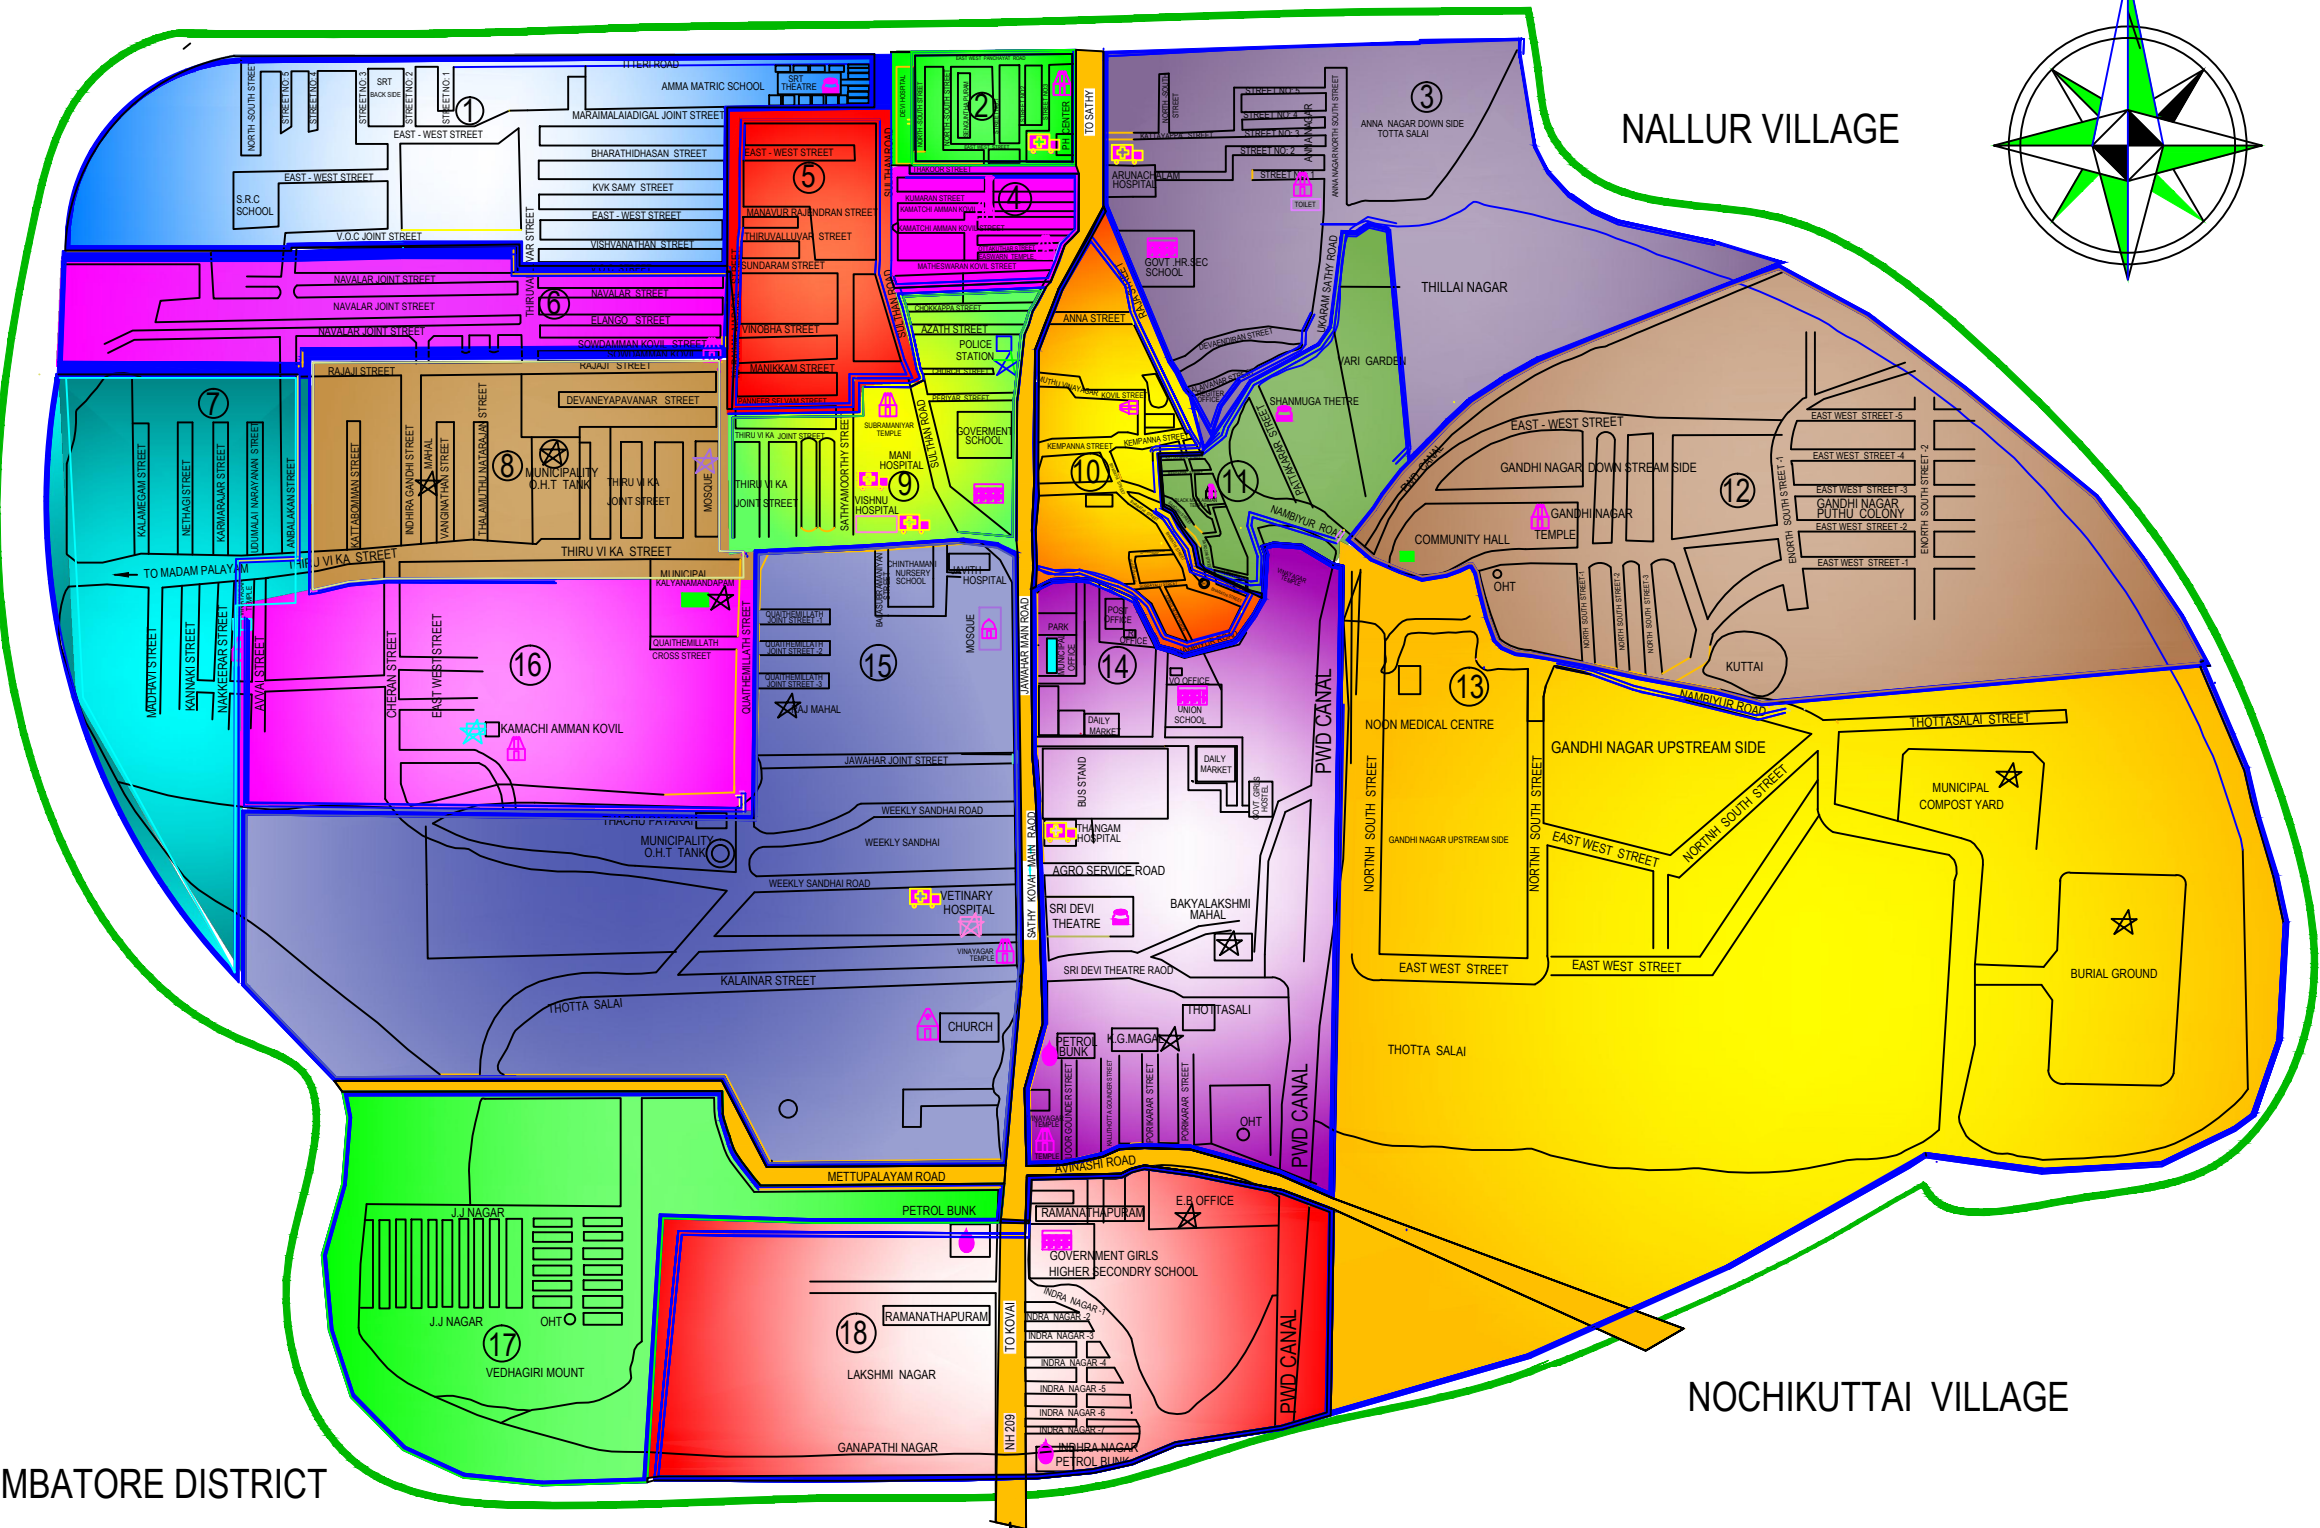

ERODE DISTRICT

PUNJAI PULIAMPATTI MUNICIPALITY TOWN MAP PROPOSED DELIMITATION OF MUNICIPAL WARD

MATHAMPALAYAM VILLAGE

N

NALLUR VILLAGE

NOCHIKUTTAI VILLAGE

COIMBATORE DISTRICT

REFERENCE

- MUNICIPAL BOUNDRY
- WARD BOUNDRY
- EXISTING ROAD

COLOUR INDEX

- TEMPLE -
- MOSQUE -
- HOSPITAL -
- PETROL BUNK -
- THEATRE -
- POLING STATION -
- CHURCH -

S.NO	WARD	HOUSE HOLDS	POPULATION
01.	01.	374	1151
02.	02.	375	1155
03.	03.	372	1145
04.	04.	349	1075
05.	05.	356	1178
06.	06.	374	1151
07.	07.	310	954
08.	08.	315	970
09.	09.	345	1062
10.	10.	355	1093
11.	11.	310	954
12.	12.	329	1013
13.	13.	319	982
14.	14.	369	1136
15.	15.	331	1019
16.	16.	326	1003
17.	17.	333	1025
18.	18.	322	991
TOTAL		6158	18955