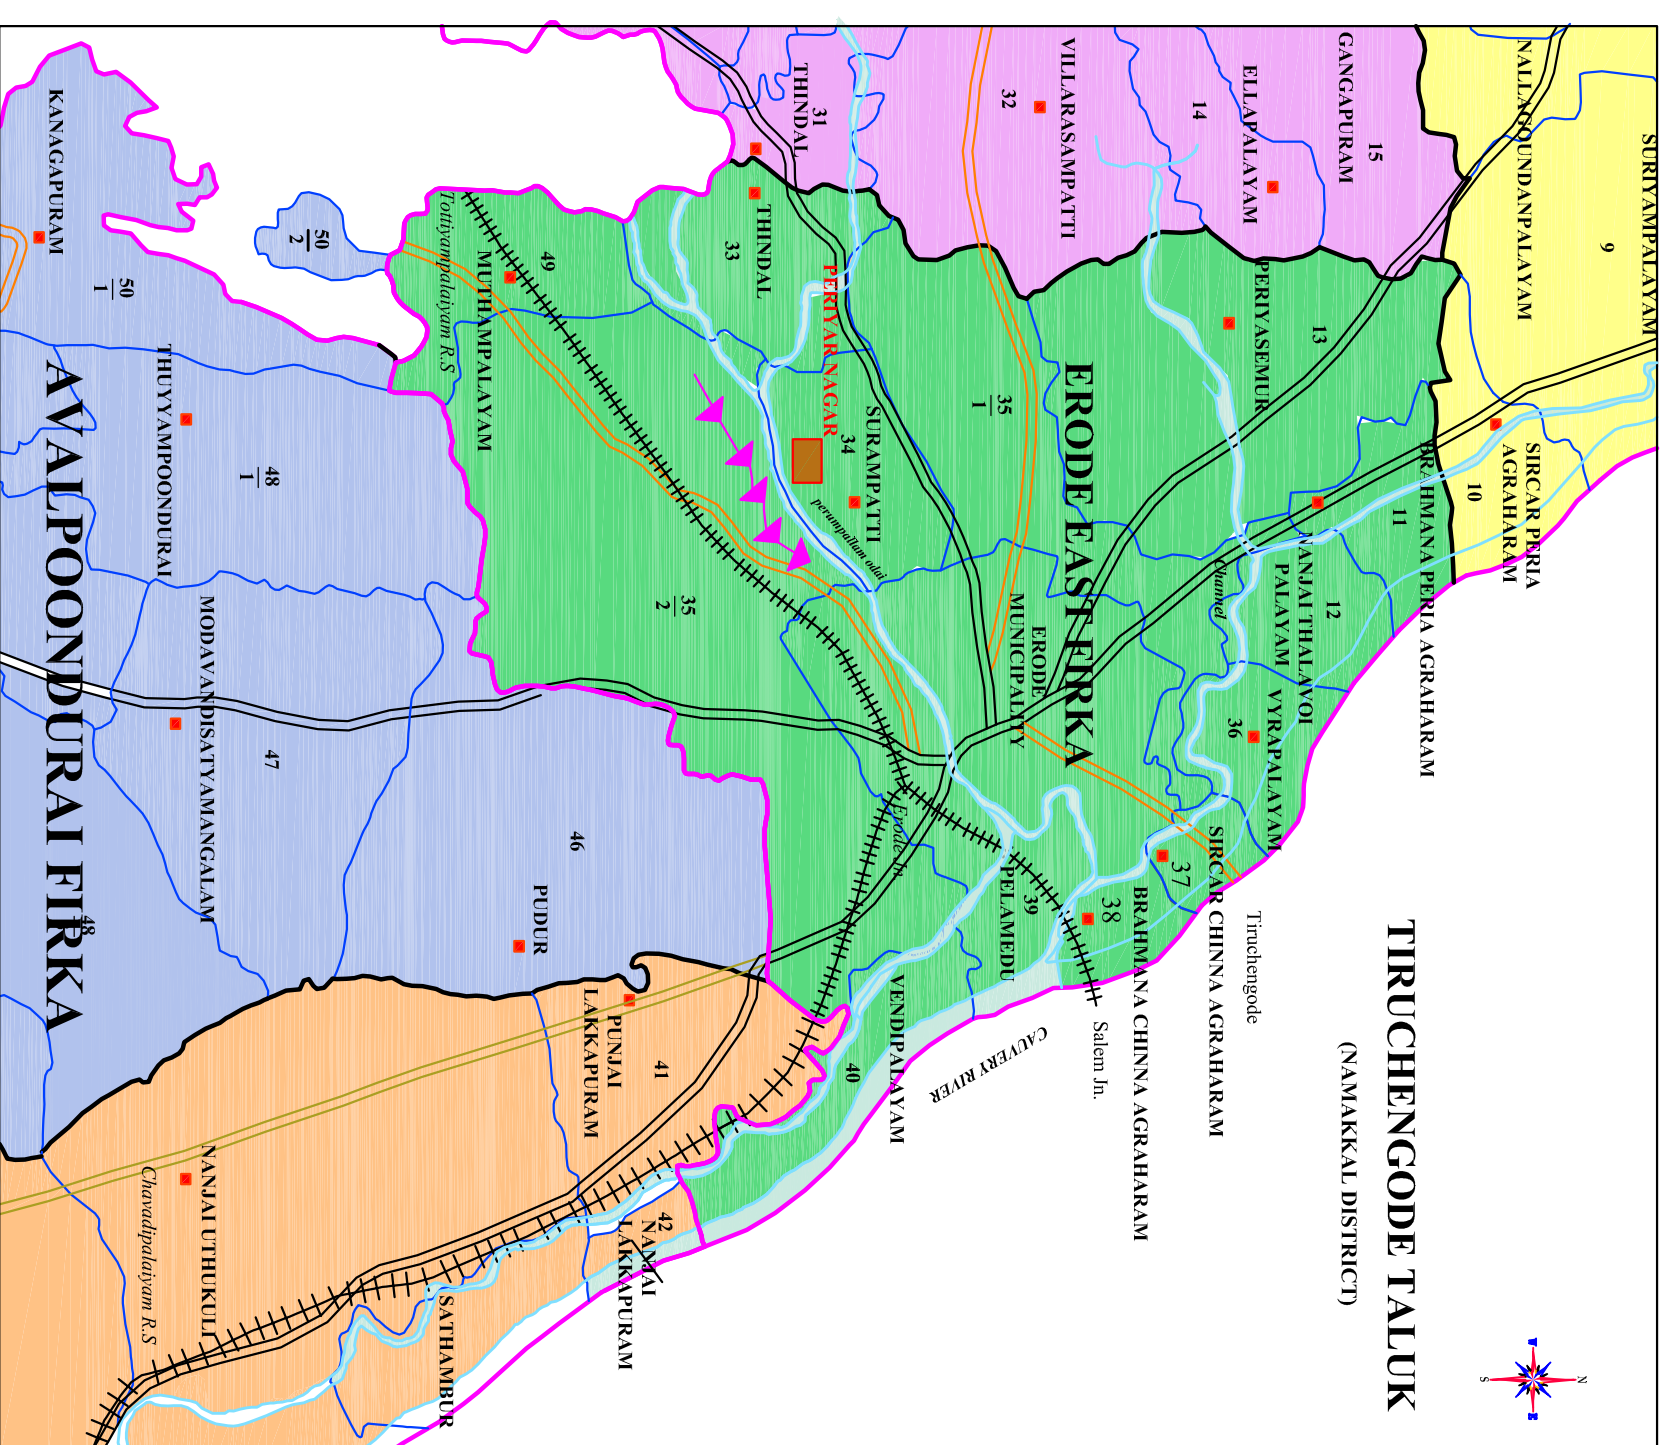

## Details Of Vulnerable Areas to Flood (Rural - Firka Level )

### Vulnerable Areas - Periyar Nagar,Erode Town

**Firka Name** : Erode  
**Ward** : E  
**Taluk Name** : Erode  
**District Name** : Erode

I.Details of Vulnerability area						
Types of vulnerability in the area	Details of the area	inundation details -water level (ft)/No.of Days	Source of Flood	Name of Relief Centers	Street to be used escape to relief centers	Distance to relief centre (in km)
1 High Vulnerable Area	2 Periyar Nagar	3 2-3 Feet/ 2 Days	4 Perum pallam odai	5 Amala Annai Middle School	6 onRoad	7 1/2 KM

II.Details of Contacts		
Name of Contact Details (1)	Contact No (2)	
Name of the Nodal Officer	RDO, Erode	Land Line : 0424-2252928 Mobile No: 9445000439
Name of the Inter Department Team Leader	RDO,Erode	Mobile No: 9445000439
Nearest Police Station	Erode Town	Land Line : 0424 - 2217100 Mobile No: 9498101231
Nearest Fire & Rescue Station	Erode	Land Line : 0424 - 2262099
Name Of Taluk	Erode	Land Line : 0424 - 2254224 Mobile No: 9445000563

**Collector**  
**Erode District**